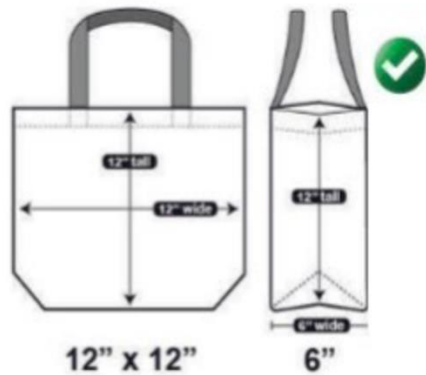

## APPROVED

**CLEAR BAG**  
Plastic or Vinyl  
Does NOT exceed 12" x 6" x 12"

**DIAPER BAG**

**PLASTIC BAG**  
1-Gallon, Clear, Re-sealable

**CAMERA BAG**

**SMALL CLUTCH**  
With or without strap  
Approximately the size of a hand - does NOT exceed 4.5" x 6.5"